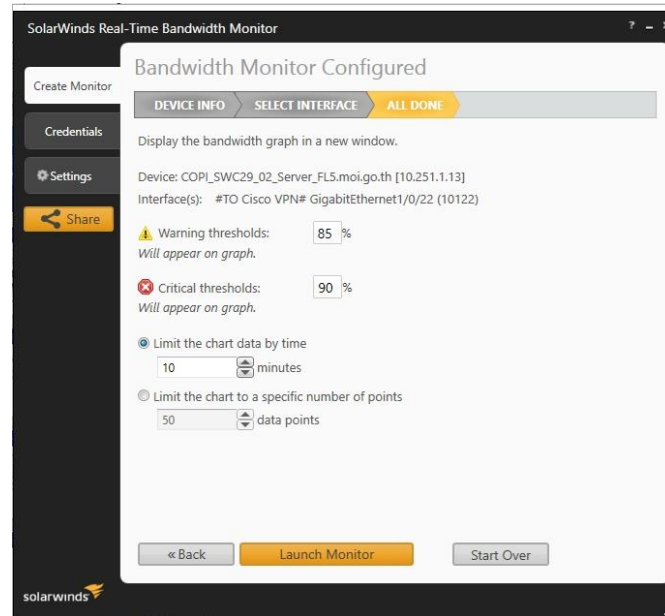

การใช้งาน โปรแกรม Solarwinds Real-time Bandwidth Monitor