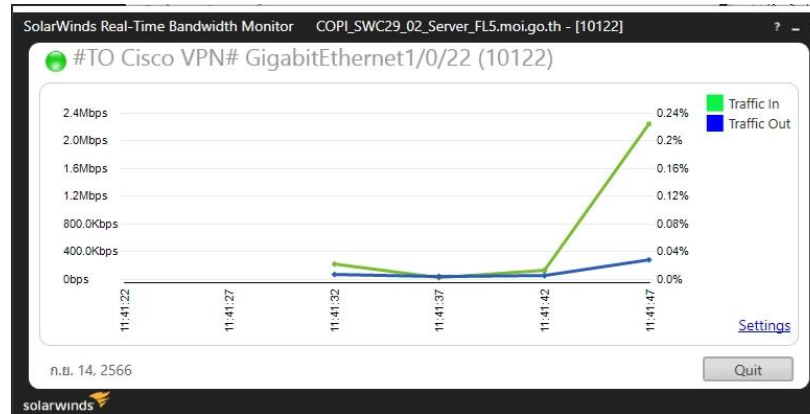

การใช้งาน โปรแกรม Solarwinds Real-time Bandwidth Monitor